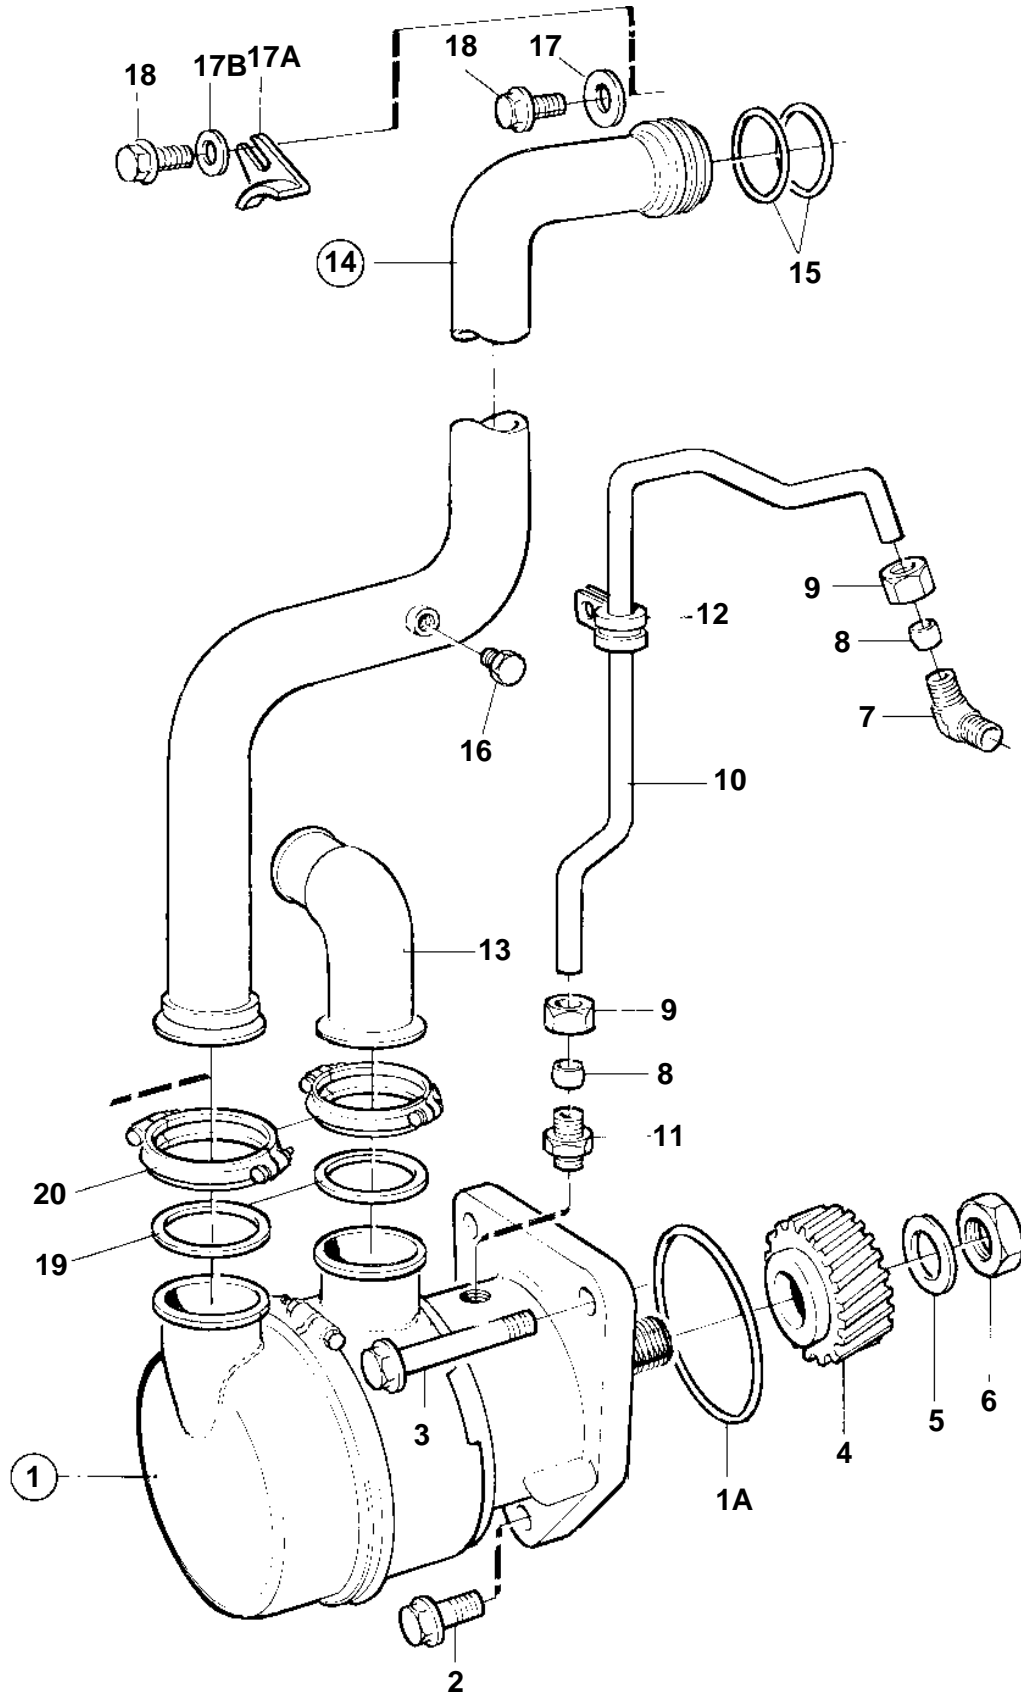

TAMD162C-C, TAMD163A-A

16352

TAMD162C-C, TAMD163A-A

REF	PART NO.	QTY	DESCRIPTION	SEE SEC.	NOTES
1	865241	1	Sea water pump	1122	
1A	975610	1	O-ring		
2	966356	1	Flange screw		
3	966368	2	Flange screw		
4	848810	1	Gear		
5	955903	1	Washer		
6	955786	1	Nut		
7	954385	1	Elbow nipple, cylinder block		
8	954364	2	Fitting		
9	954356	2	Cap nut		
10	849403	1	Oil feed pipe		
11	945850	1	Nipple		
12	947191	1	Clamp, timing gear cover		
13	849816	1	Riser		
14	876811	1	Coolant pipe, intercooler		
15	925072	2	· O-ring		
16	861551	1	· Plug		
17	947354	1	Washer		ALT
17A	864559	1	Clamp		ALT
17B	976944	1	Washer		ALT
18	944926	1	Flange screw		
19	849817	2	Gasket		
20	863907	2	Clamp		